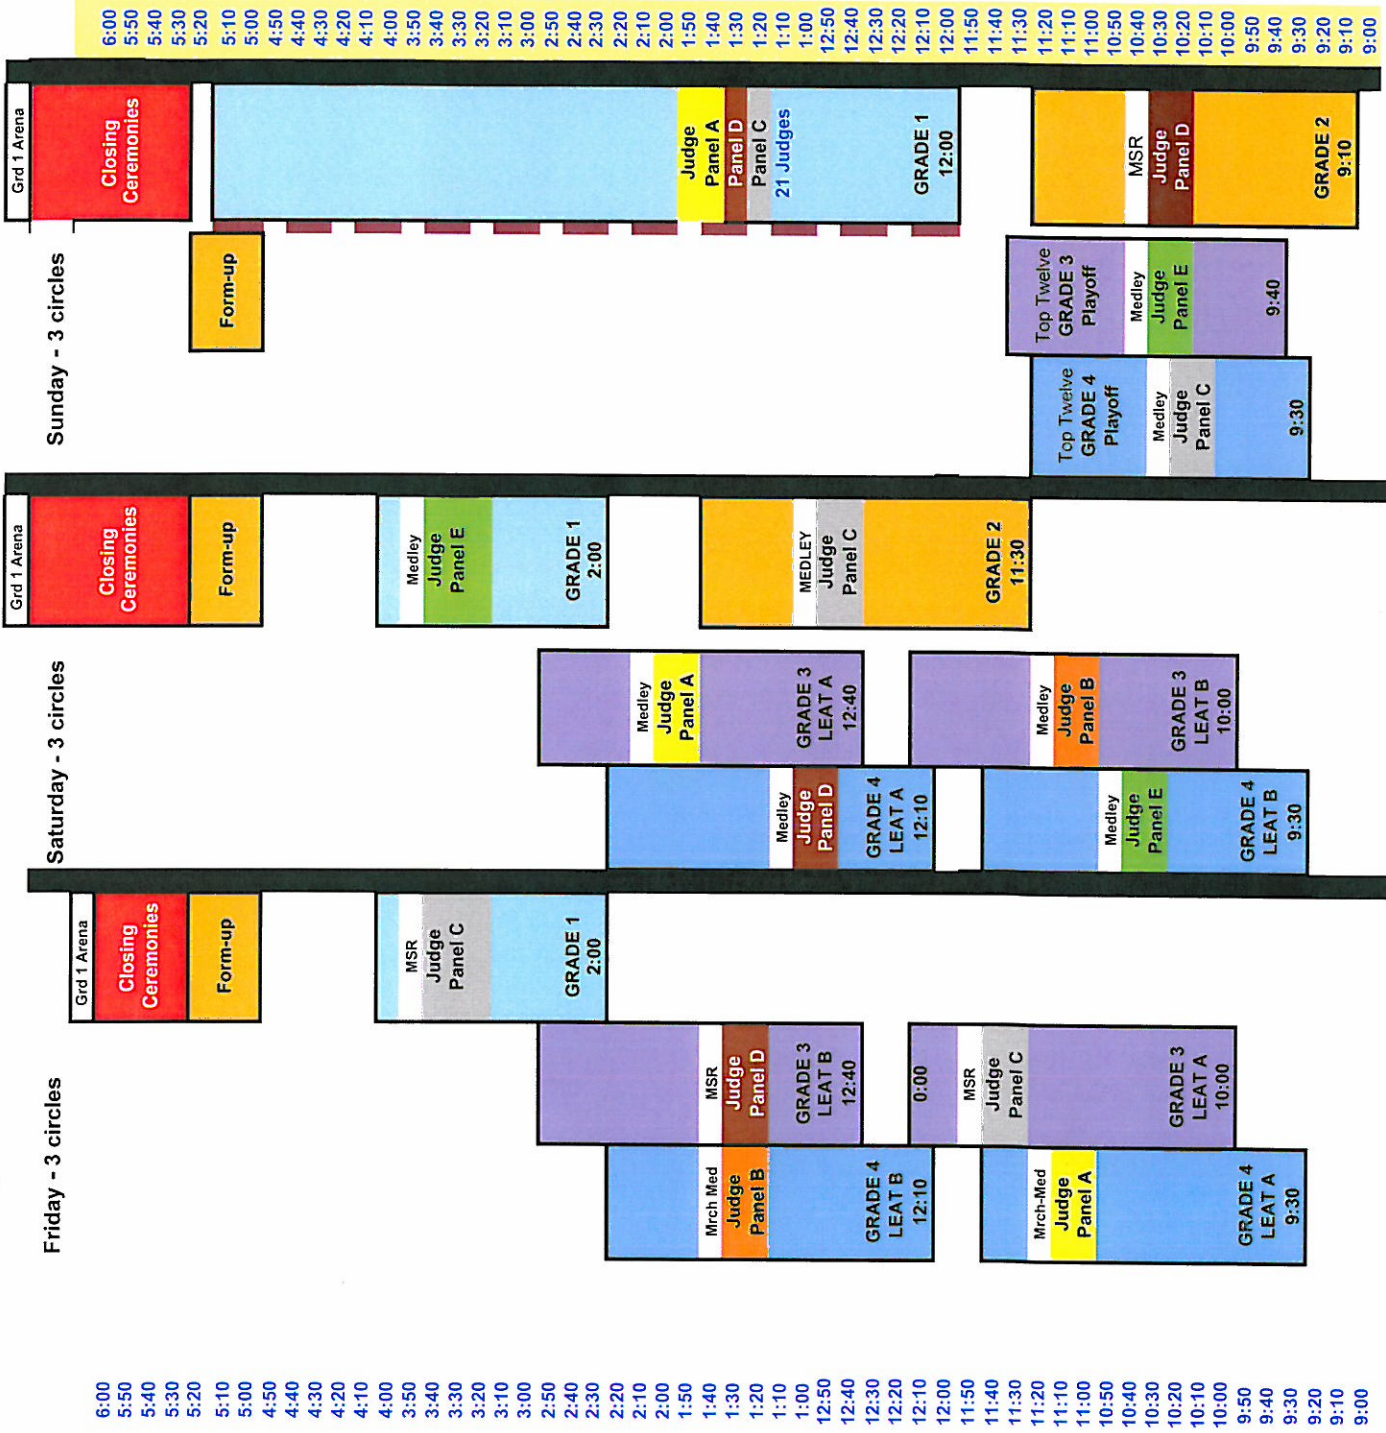

Band Competition Schedule Rev.7

28 Bands 28 Bands 10 Bands 28 Bands 28 Bands 24 Bands 12 Bands 12 Bands 24 Bands 9:00